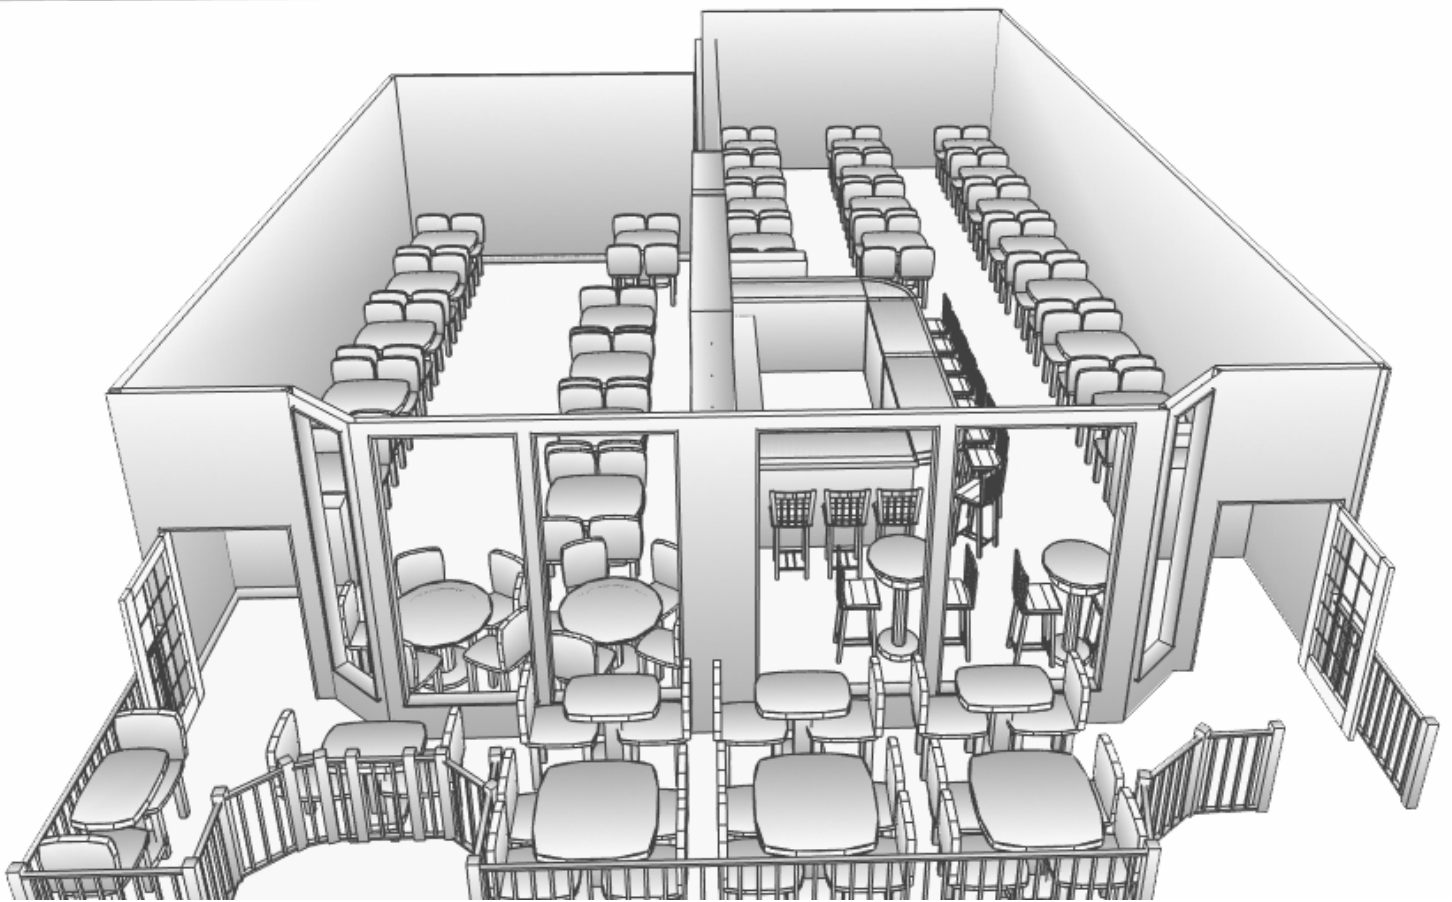

La Fiesta

MEXICAN CUISINE & LOUNGE

-Restaurant Layout-